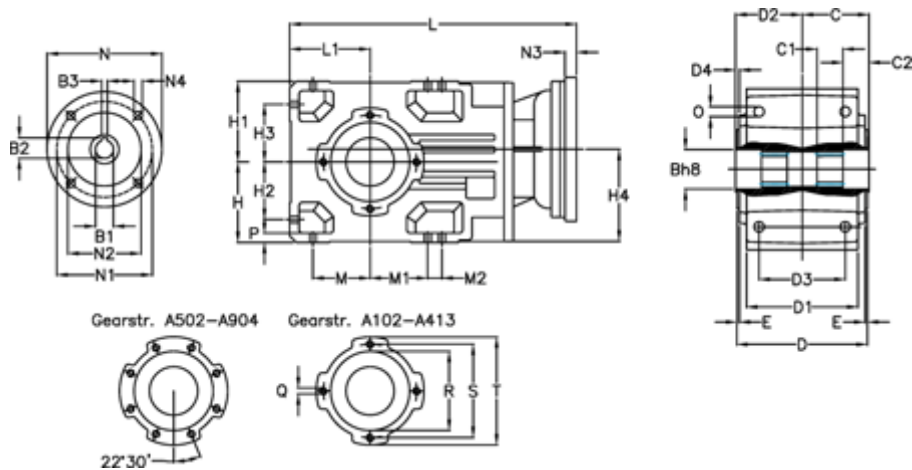

Data Sheet

Article number: 29600201817235
 Description: Bevel helical gearbox
 A202UV-18,1-P90B5

Measures

B = 35	D1 = 110	H2 = 60.0	N = 200	R = 95
B1 = 24	D2 = 70	H3 = 60.0	N1 = 165	S = 115
B2 = 27.3	D3 = 90	H4 = 93.0	N2 = 130	T = 140
B3 = 8	d4 = 4.5	L = 325.5	N3 = -	
C = 70.0	Description = A202UV-xx-P90 B5	L1 = 80	N4 = M10x12	
C1 = 30	E = 3.0	M = 60.0	O = 9.5	
C2 = 18.5	H = 80	M1 = 60.0	P = 9	
D = 136	H1 = 80	M2 = -	Q = M8x15	